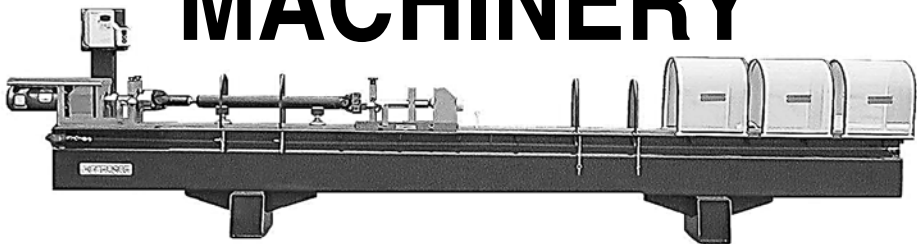

DRIVE SHAFT FABRICATION MACHINERY

**ASSEMBLE - WELD - STRAIGHTEN - BALANCE
DRIVE LINES - QUICKLY AND ACCURATELY**

WESTPORT MACHINE WORKS, INC.

700 HOUSTON STREET WEST SACRAMENTO, CALIFORNIA 95691

CALL TOLL FREE: 800-237-1444 FAX: 916-371-1720